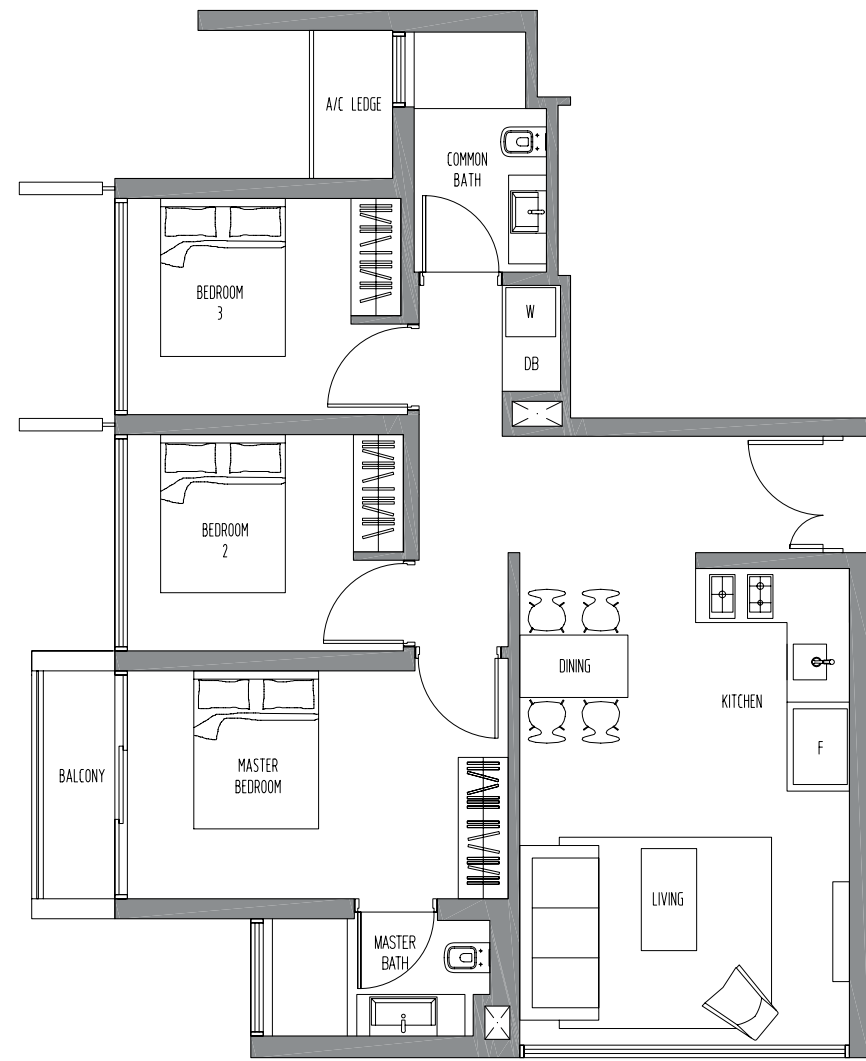

Type C1

Area 948 sq ft
 Block 33
 02-12, 03-12, 04-12, 05-12, 06-12,
 07-12, 08-12, 09-12, 10-12, 11-12,
 12-12, 13-12, 14-12, 15-12

Type C2

Area 1077 sq ft
 Roof terrace at 15th level
 Block 33
 08-11, 09-11, 10-11, 11-11, 12-11,
 13-11, 14-11, 15-11

Type C3

Area 1055 sq ft
 Block 33
 02-11

Type C4

Area 1131 sq ft
 Balcony with roof terrace at 7th level
 Block 33
 03-11, 04-11, 05-11, 06-11, 07-11

3-Bedroom

Type C5C

Area 1777 sq ft

Block 33

01-12

3-Bedroom + Study

Type C6S

Area 1303 sq ft

Balcony with roof terrace at 17th level

Block 37

04-28, 05-28, 06-28, 07-28, 08-28,
09-28, 10-28, 11-28, 12-28, 13-28,
14-28, 15-28, 16-28, 17-28

3-Bedroom + Study

Area 2358 sq ft

Block 31

01-02