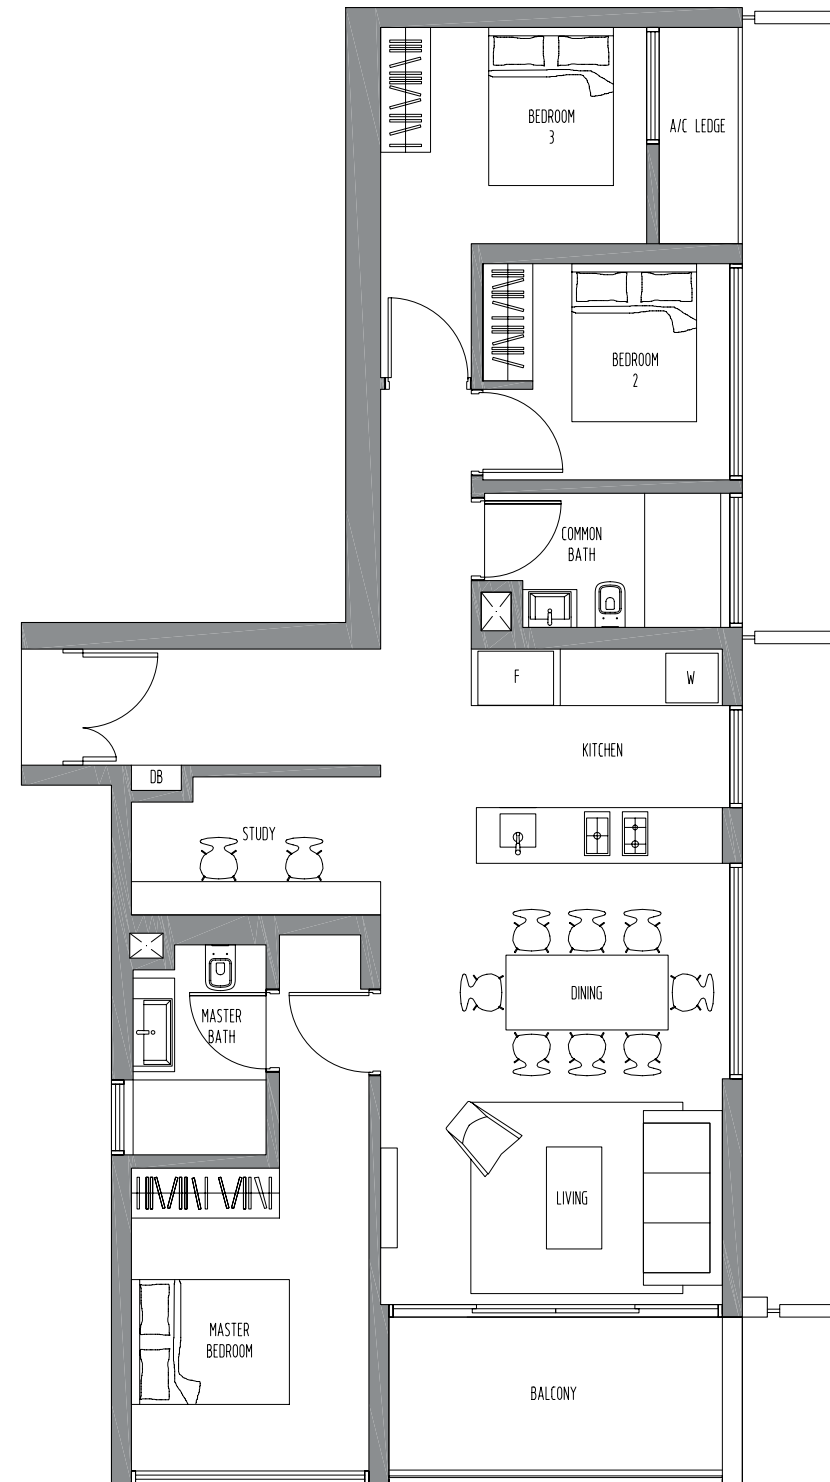

Type C3

Area 1055 sq ft
 Block 33
 02-11

Type C4

Area 1131 sq ft
 Balcony with roof terrace at 7th level
 Block 33
 03-11, 04-11, 05-11, 06-11, 07-11

3-Bedroom

Type C5C

Area 1777 sq ft

Block 33

01-12

3-Bedroom + Study

Type C6S

Area 1303 sq ft

Balcony with roof terrace at 17th level

Block 37

04-28, 05-28, 06-28, 07-28, 08-28,
09-28, 10-28, 11-28, 12-28, 13-28,
14-28, 15-28, 16-28, 17-28

3-Bedroom + Study

Type C75

Area 1195 sq ft

Block 31

02-05, 03-05, 04-05, 05-05, 06-05,
07-05, 08-05, 09-05, 10-05, 11-05,
12-05, 13-05, 14-05, 15-05, 16-05,
17-05

3-Bedroom + Study

Type C85G

Area 2078 sq ft

Block 37

01-25

3-Bedroom + Study

Type C95G

Area 2078 sq ft

Block 37

01-26

3-Bedroom + Study

Type C105G