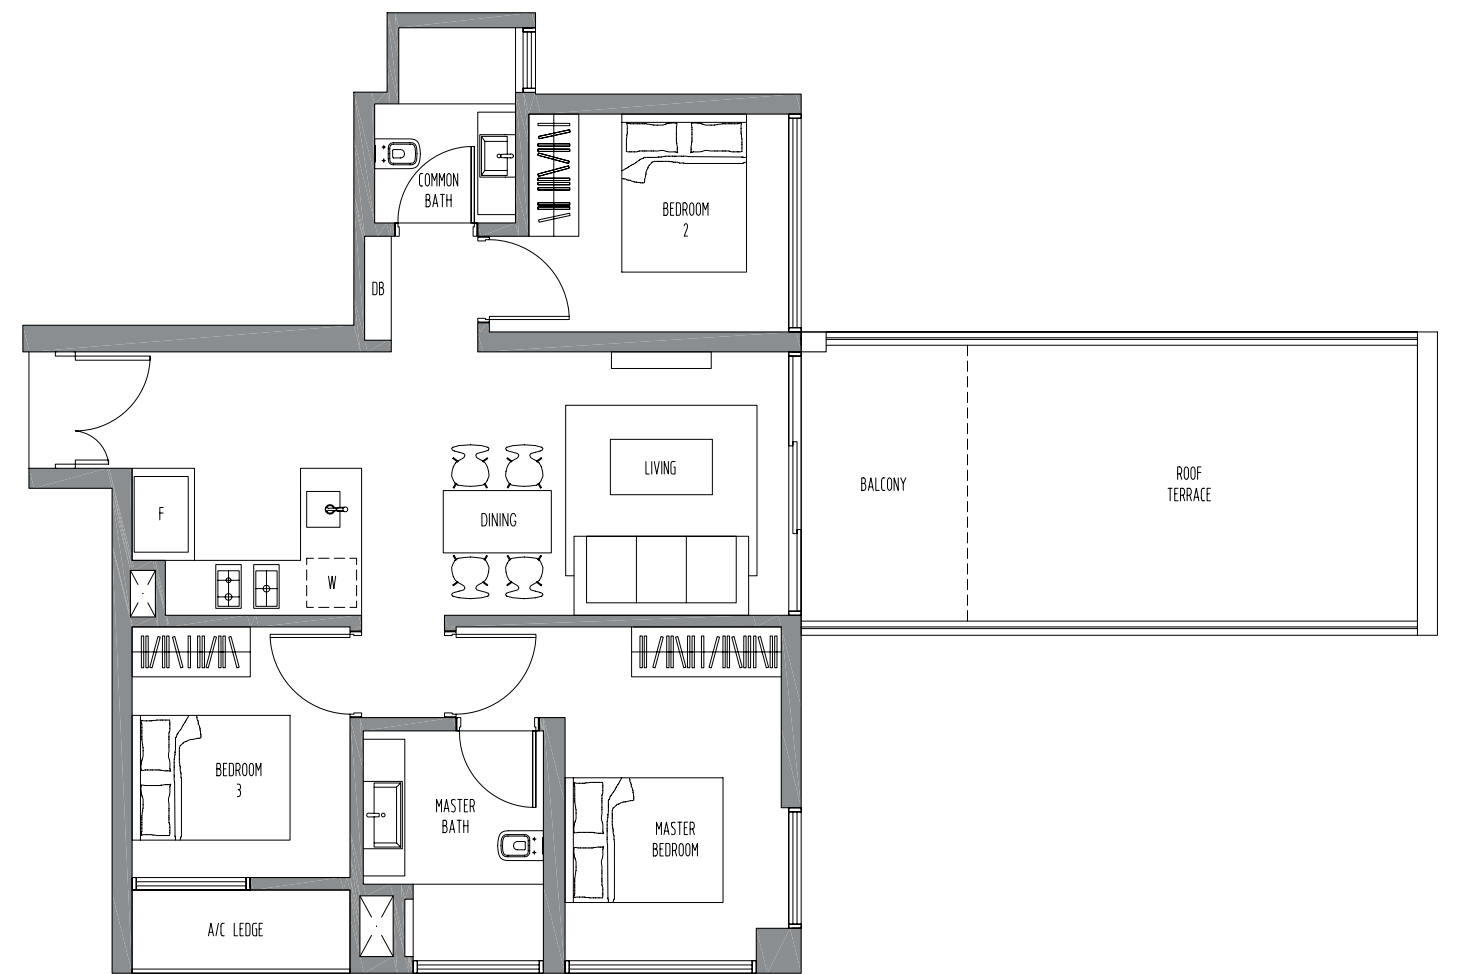

Type C1

Area 948 sq ft
 Block 33
 02-12, 03-12, 04-12, 05-12, 06-12,
 07-12, 08-12, 09-12, 10-12, 11-12,
 12-12, 13-12, 14-12, 15-12

Type C2

Area 1077 sq ft
 Roof terrace at 15th level
 Block 33
 08-11, 09-11, 10-11, 11-11, 12-11,
 13-11, 14-11, 15-11

Type C3

Area 1055 sq ft
 Block 33
 02-11

Type C4

Area 1131 sq ft
 Balcony with roof terrace at 7th level
 Block 33
 03-11, 04-11, 05-11, 06-11, 07-11

3-Bedroom

Type C5C

Area 1777 sq ft

Block 33

01-12

3-Bedroom + Study

Type C6S

Area 1303 sq ft

Balcony with roof terrace at 17th level

Block 37

04-28, 05-28, 06-28, 07-28, 08-28,
09-28, 10-28, 11-28, 12-28, 13-28,
14-28, 15-28, 16-28, 17-28

3-Bedroom + Study

Area 2358 sq ft

Block 31

01-02