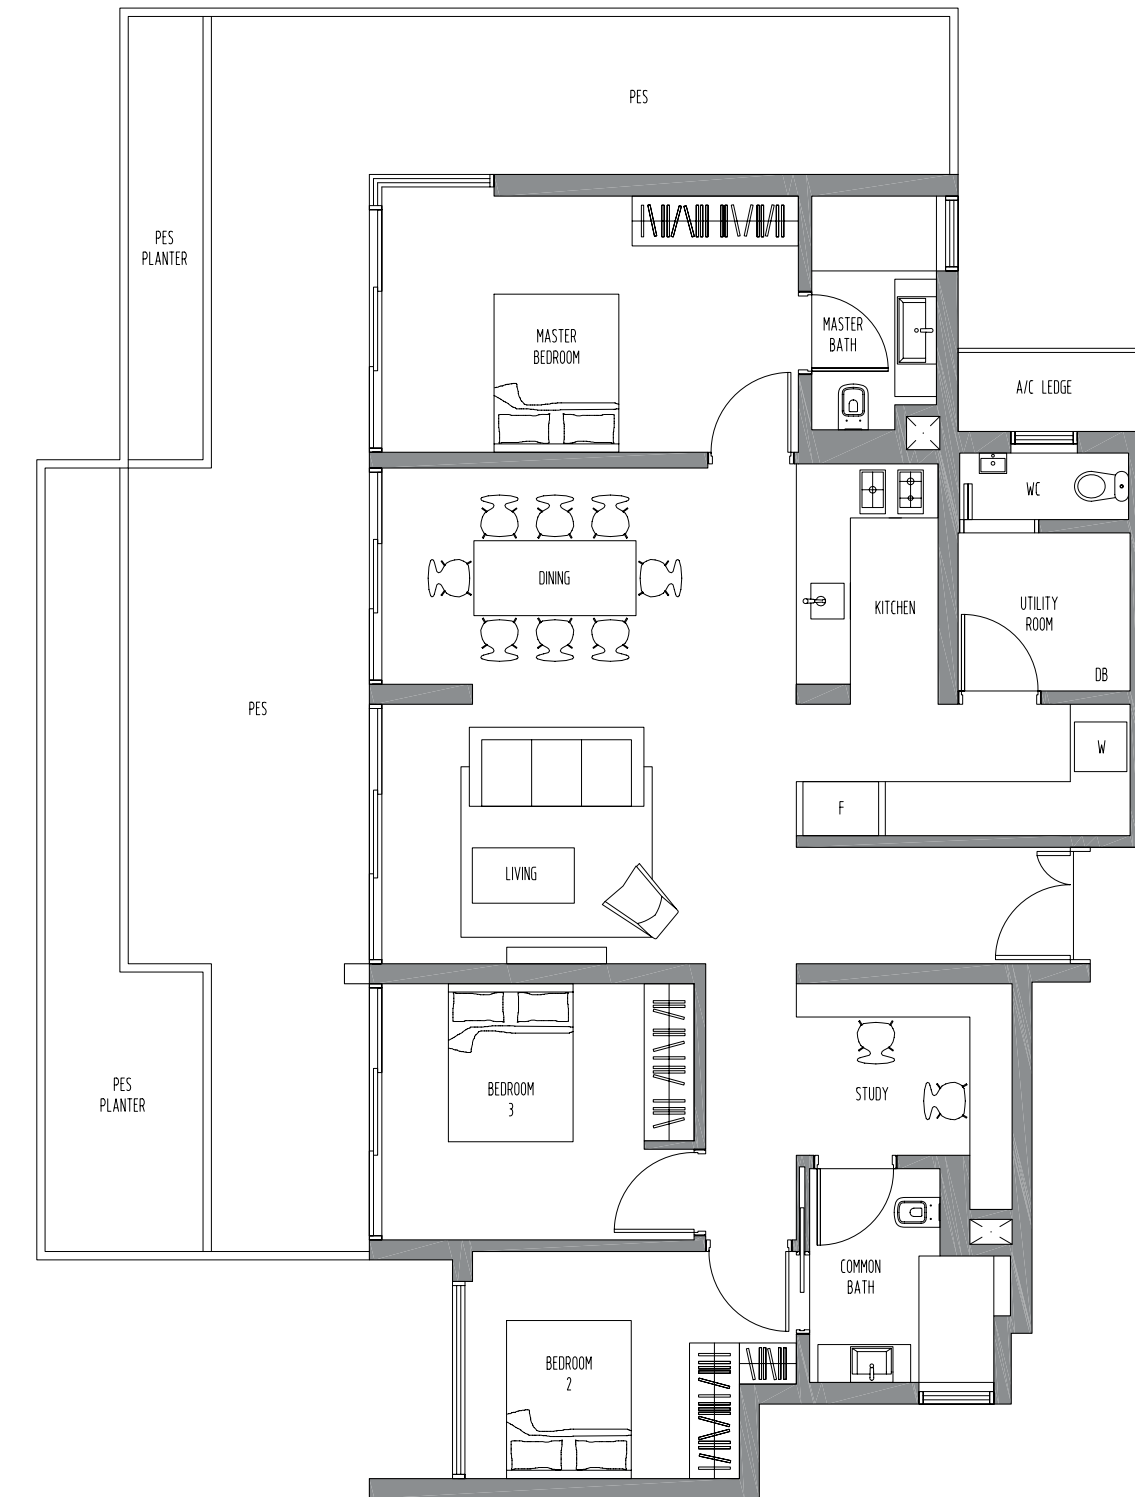

01-12

3-Bedroom + Study

Type C6S

Area 1303 sq ft

Balcony with roof terrace at 17th level

Block 37

04-28, 05-28, 06-28, 07-28, 08-28,
09-28, 10-28, 11-28, 12-28, 13-28,
14-28, 15-28, 16-28, 17-28

3-Bedroom + Study

Type C75

Area 1195 sq ft

Block 31

02-05, 03-05, 04-05, 05-05, 06-05,
07-05, 08-05, 09-05, 10-05, 11-05,
12-05, 13-05, 14-05, 15-05, 16-05,
17-05

3-Bedroom + Study

Type C85G

Area 2078 sq ft

Block 37

01-25

3-Bedroom + Study

Type C95G

Area 2078 sq ft

Block 37

01-26

3-Bedroom + Study

Type C105G

Area 2358 sq ft

Block 31

01-02