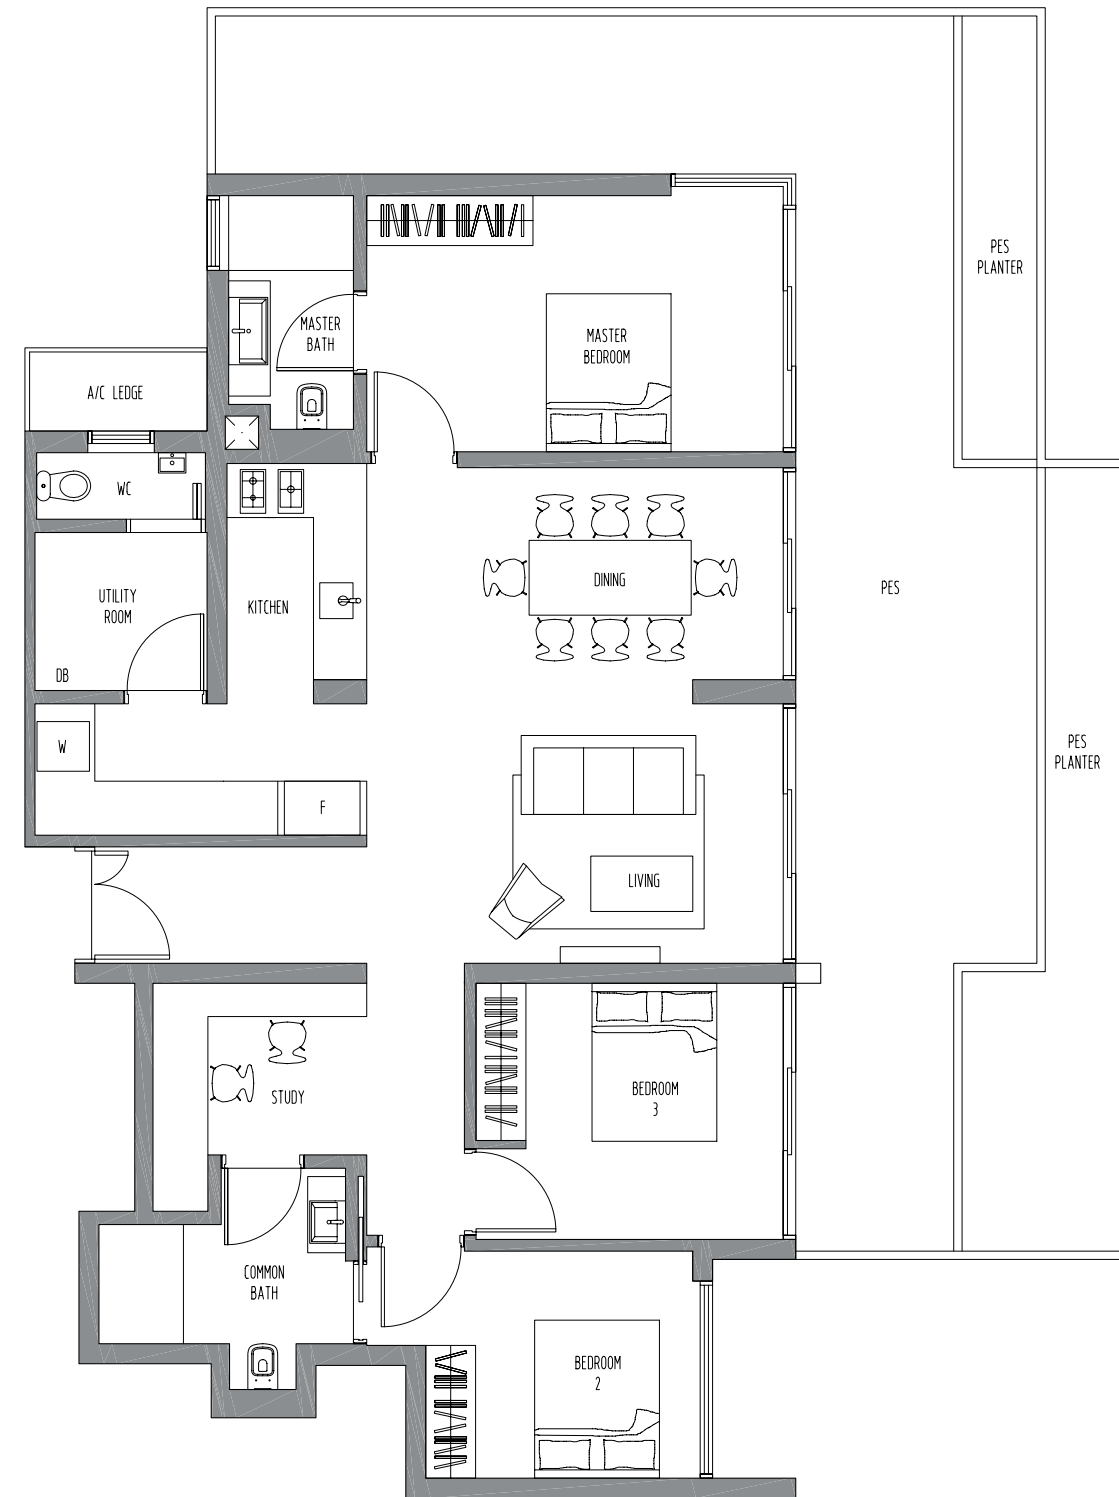

Type C3

Area 1055 sq ft
 Block 33
 02-11

Type C4

Area 1131 sq ft
 Balcony with roof terrace at 7th level
 Block 33
 03-11, 04-11, 05-11, 06-11, 07-11

3-Bedroom

Type C5C

Area 1777 sq ft

Block 33

01-12

3-Bedroom + Study

Type C6S

Area 1303 sq ft

Balcony with roof terrace at 17th level

Block 37

04-28, 05-28, 06-28, 07-28, 08-28,
09-28, 10-28, 11-28, 12-28, 13-28,
14-28, 15-28, 16-28, 17-28

3-Bedroom + Study

01-25

3-Bedroom + Study

Type C95G

Area 2078 sq ft

Block 37

01-26

3-Bedroom + Study

Type C105G

Area 2358 sq ft

Block 31

01-02