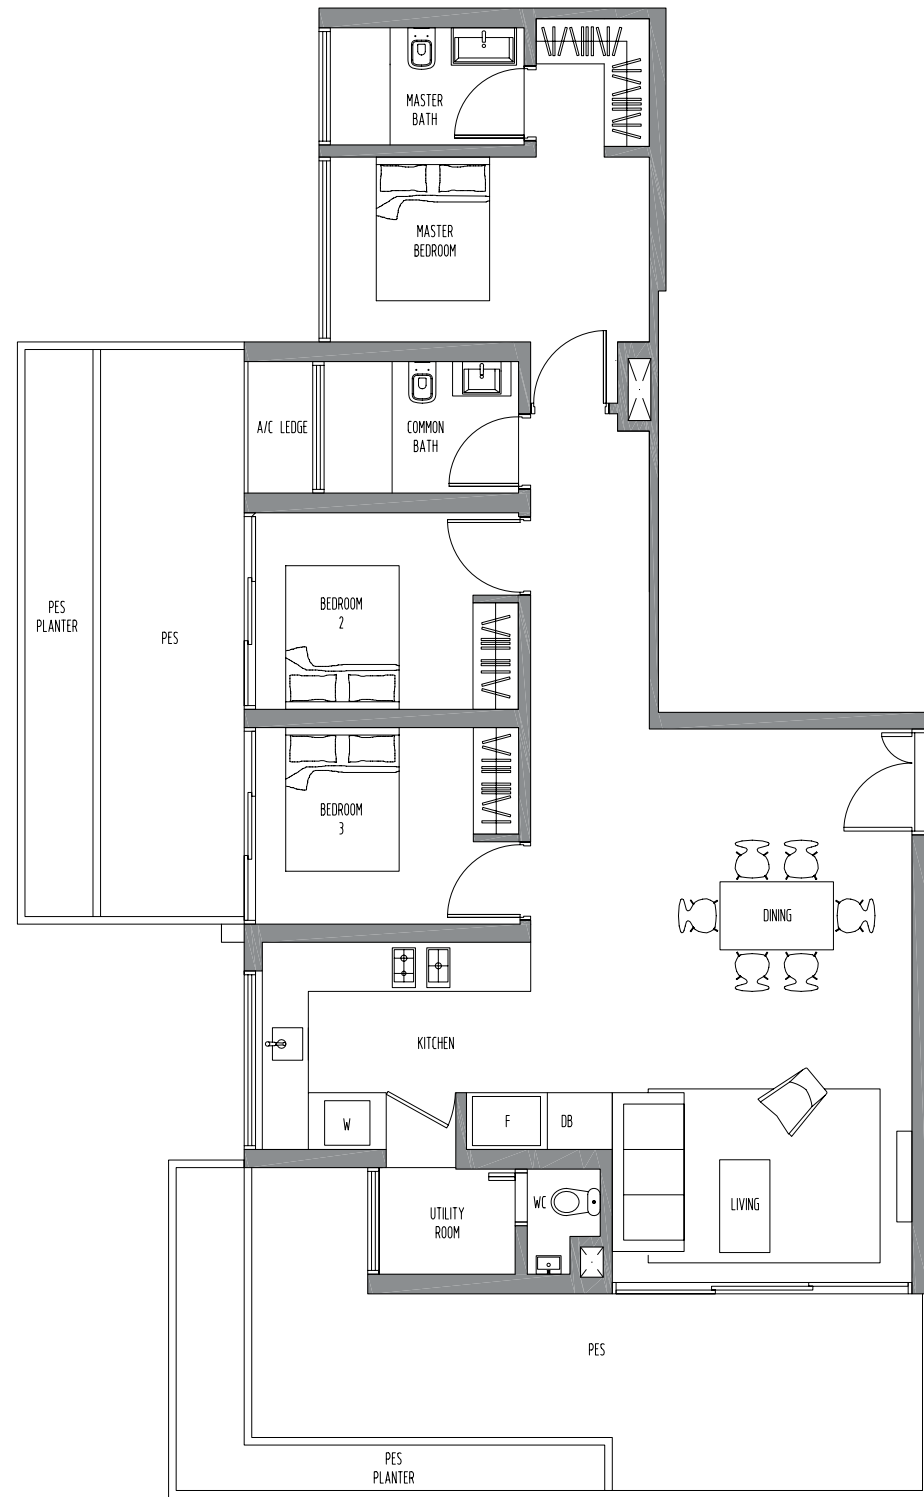

Type C1

Area 948 sq ft
 Block 33
 02-12, 03-12, 04-12, 05-12, 06-12,
 07-12, 08-12, 09-12, 10-12, 11-12,
 12-12, 13-12, 14-12, 15-12

Type C2

Area 1077 sq ft
 Roof terrace at 15th level
 Block 33
 08-11, 09-11, 10-11, 11-11, 12-11,
 13-11, 14-11, 15-11

Type C3

Area 1055 sq ft
 Block 33
 02-11

Type C4

Area 1131 sq ft
 Balcony with roof terrace at 7th level
 Block 33
 03-11, 04-11, 05-11, 06-11, 07-11

3-Bedroom

Type C5C

Area 1777 sq ft

Block 33

01-12

3-Bedroom + Study

Type C6S

Area 1303 sq ft

Balcony with roof terrace at 17th level

Block 37

04-28, 05-28, 06-28, 07-28, 08-28,
09-28, 10-28, 11-28, 12-28, 13-28,
14-28, 15-28, 16-28, 17-28

3-Bedroom + Study

Area 2358 sq ft

Block 31

01-02