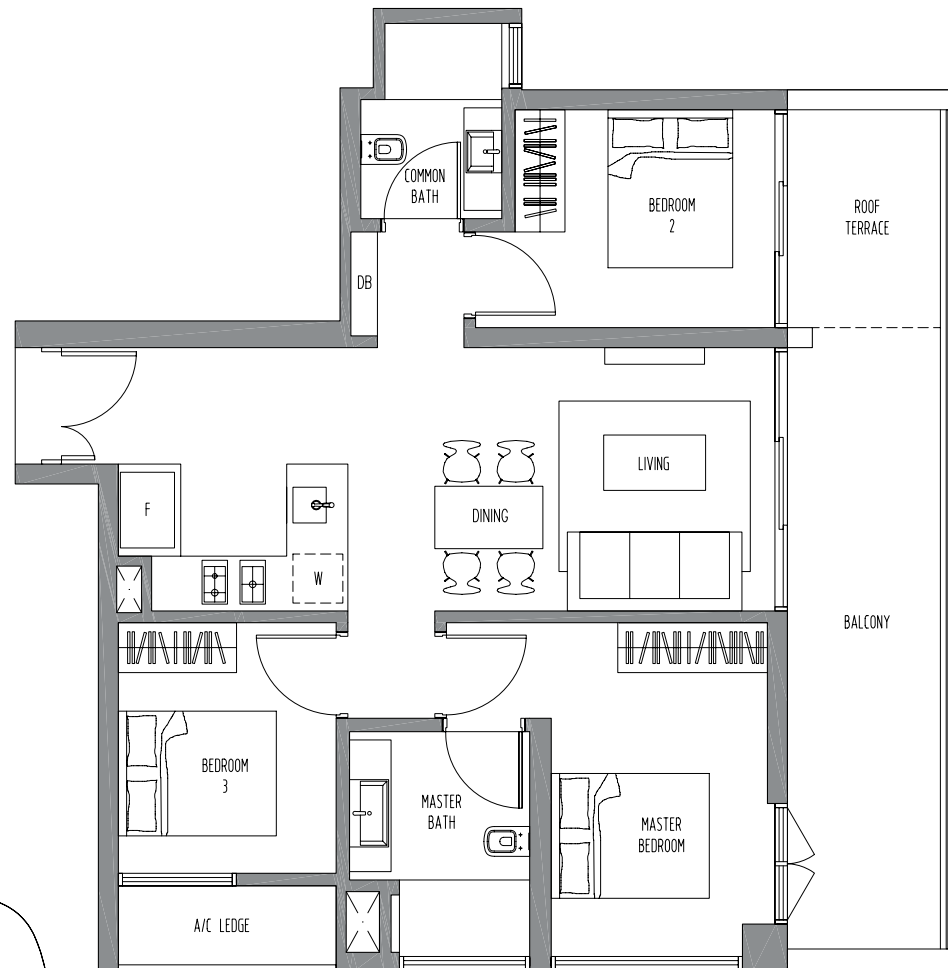

Type C1

Area 948 sq ft
 Block 33
 02-12, 03-12, 04-12, 05-12, 06-12,
 07-12, 08-12, 09-12, 10-12, 11-12,
 12-12, 13-12, 14-12, 15-12

Type C2

Area 1077 sq ft
 Roof terrace at 15th level
 Block 33
 08-11, 09-11, 10-11, 11-11, 12-11,
 13-11, 14-11, 15-11

Type C3

Area 1055 sq ft
 Block 33
 02-11

Type C4

Area 1131 sq ft
 Balcony with roof terrace at 7th level
 Block 33
 03-11, 04-11, 05-11, 06-11, 07-11

3-Bedroom

Type C5C

Area 1777 sq ft

Block 33

01-12

3-Bedroom + Study

Type C6S

Area 1303 sq ft

Balcony with roof terrace at 17th level

Block 37

04-28, 05-28, 06-28, 07-28, 08-28,
09-28, 10-28, 11-28, 12-28, 13-28,
14-28, 15-28, 16-28, 17-28

3-Bedroom + Study

Area 2358 sq ft

Block 31

01-02