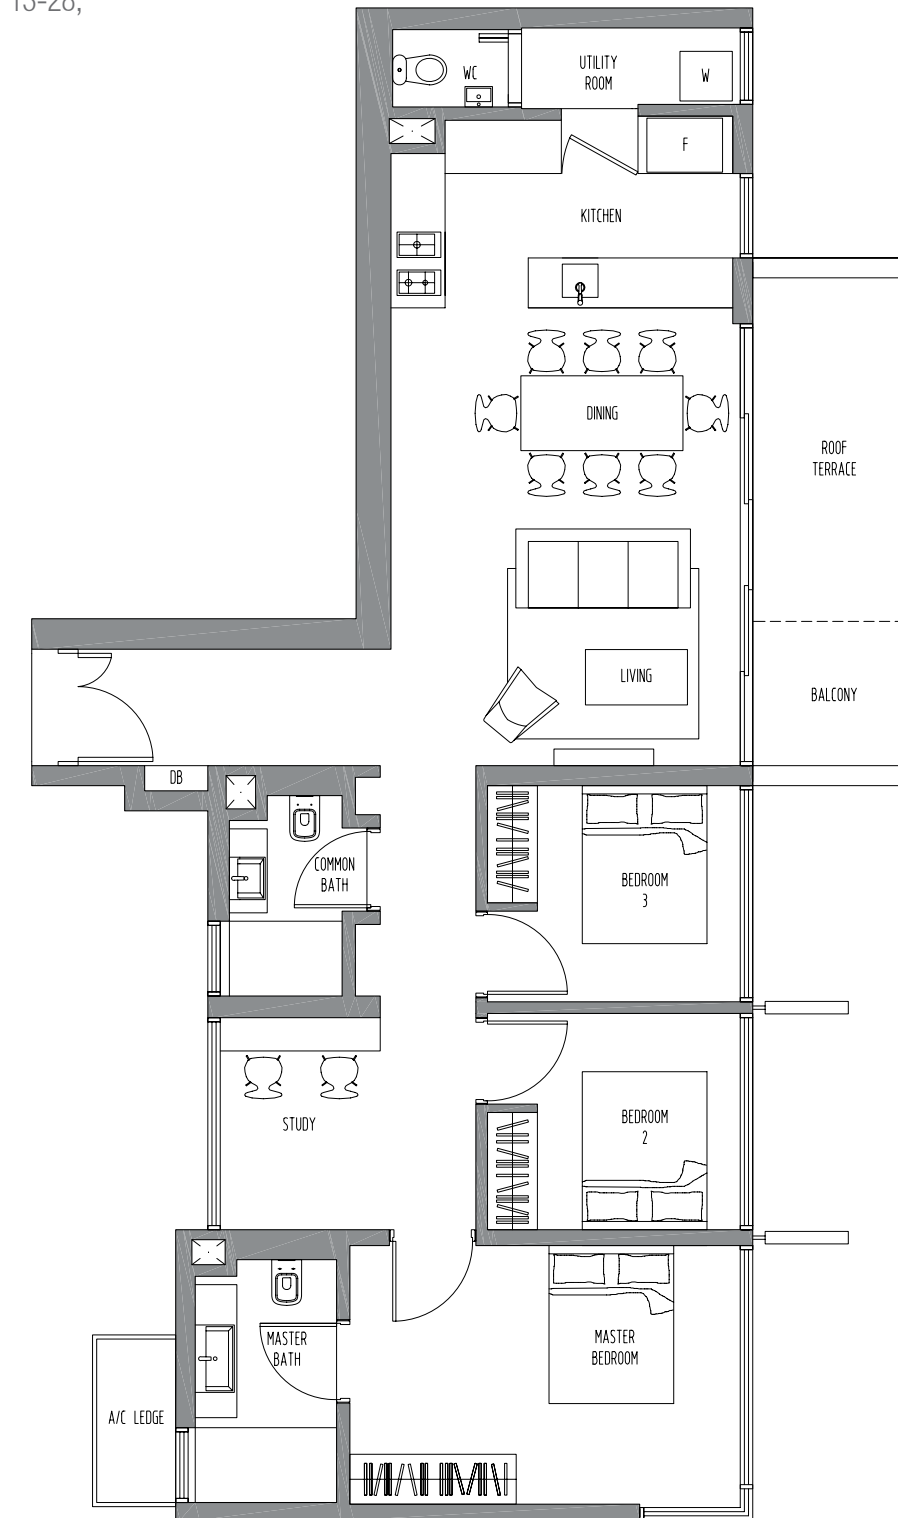

Type C3

Area 1055 sq ft
 Block 33
 02-11

Type C4

Area 1131 sq ft
 Balcony with roof terrace at 7th level
 Block 33
 03-11, 04-11, 05-11, 06-11, 07-11

3-Bedroom

Type C5C

Area 1777 sq ft

Block 33

01-12

3-Bedroom + Study

Type C6S

Area 1303 sq ft

Balcony with roof terrace at 17th level

Block 37

04-28, 05-28, 06-28, 07-28, 08-28,
09-28, 10-28, 11-28, 12-28, 13-28,
14-28, 15-28, 16-28, 17-28

3-Bedroom + Study

Type C75

Area 1195 sq ft

Block 31

02-05, 03-05, 04-05, 05-05, 06-05,
07-05, 08-05, 09-05, 10-05, 11-05,
12-05, 13-05, 14-05, 15-05, 16-05,
17-05

3-Bedroom + Study

Type C85G

Area 2078 sq ft

Block 37

Area 2358 sq ft

Block 31

01-02