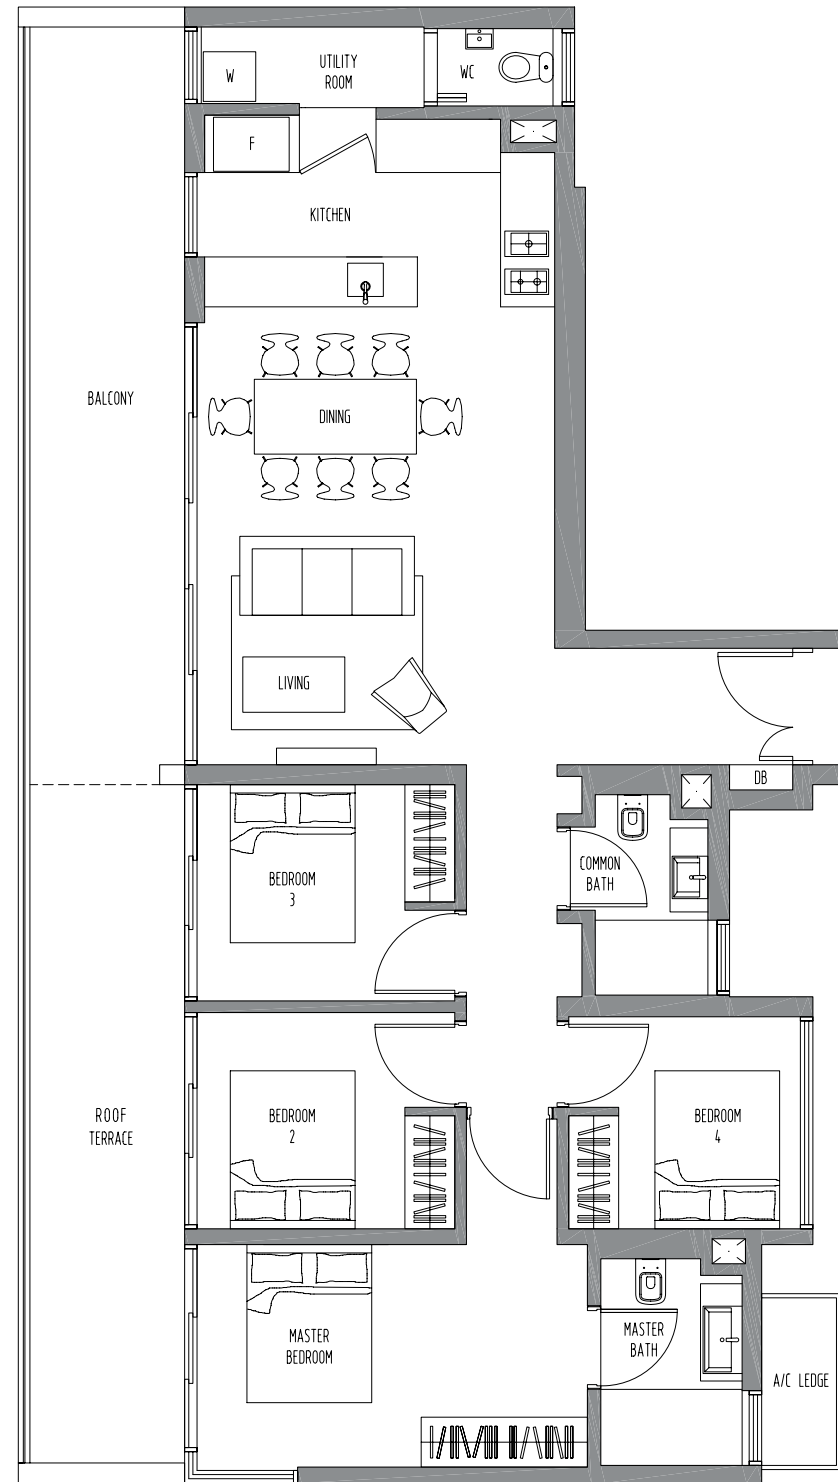

## Type D1

Area 1389 sq ft  
 Block 37  
 04-29, 05-29, 06-29, 07-29, 08-29,  
 09-29, 10-29, 11-29, 12-29, 13-29,  
 14-29, 15-29, 16-29, 17-29

## Type D2

Area 1346 sq ft  
 Block 31  
 03-06, 04-06, 05-06, 06-06, 07-06,  
 08-06, 09-06, 10-06, 11-06, 12-06,  
 13-06, 14-06, 15-06, 16-06, 17-06

### Type D2a

Area 1529 sq ft

Block 31

02-06

### Type D2G

Area 2358 sq ft

Block 31

01-06