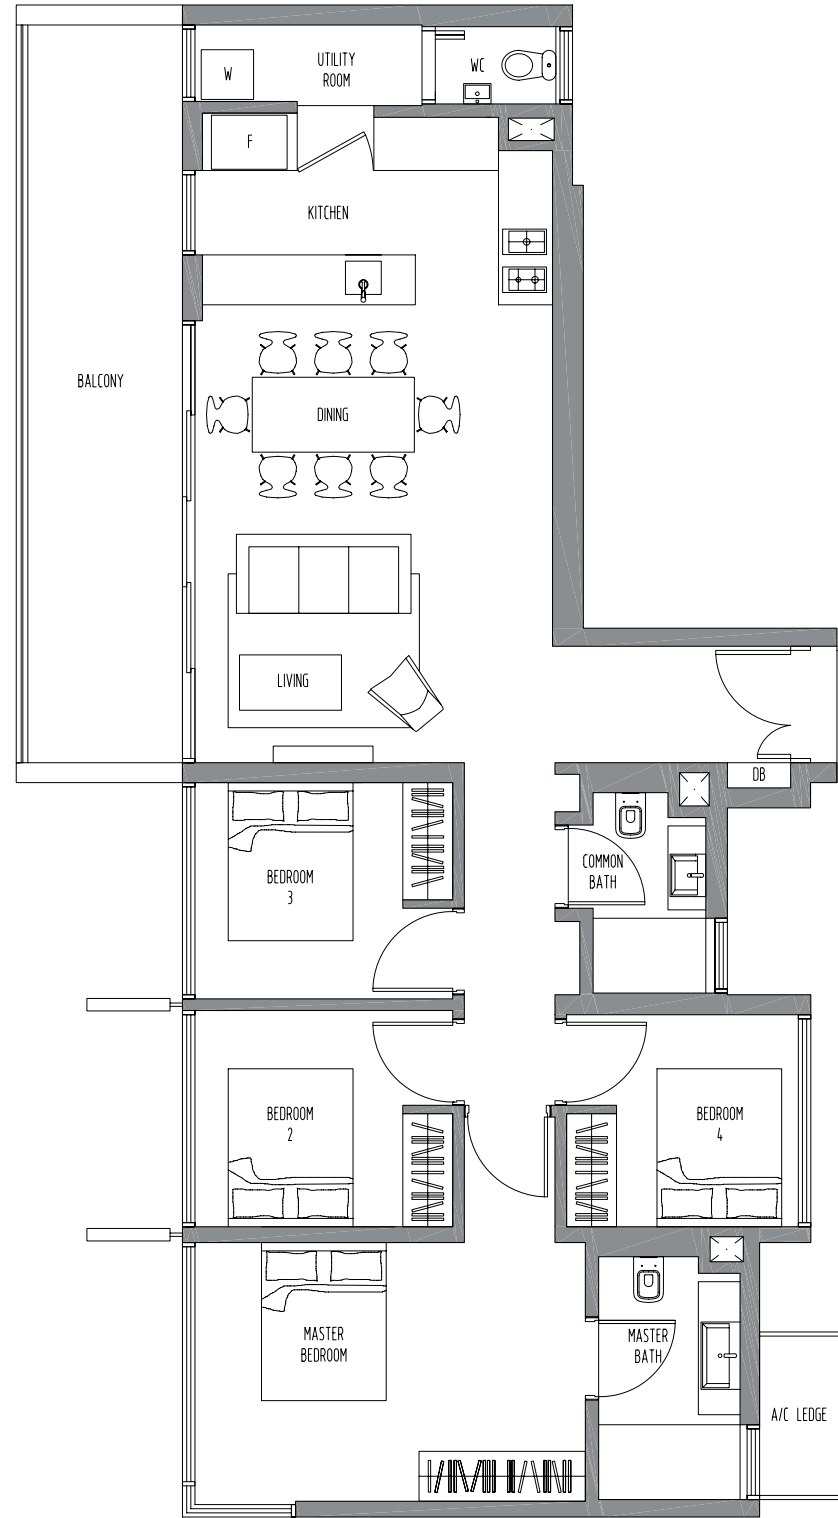

## Type D1

Area 1389 sq ft  
 Block 37  
 04-29, 05-29, 06-29, 07-29, 08-29,  
 09-29, 10-29, 11-29, 12-29, 13-29,  
 14-29, 15-29, 16-29, 17-29

# 4-Bedroom

## Type D2

Area 1346 sq ft  
 Block 31  
 03-06, 04-06, 05-06, 06-06, 07-06,  
 08-06, 09-06, 10-06, 11-06, 12-06,  
 13-06, 14-06, 15-06, 16-06, 17-06

### Type D2a

Area 1529 sq ft

Block 31

02-06