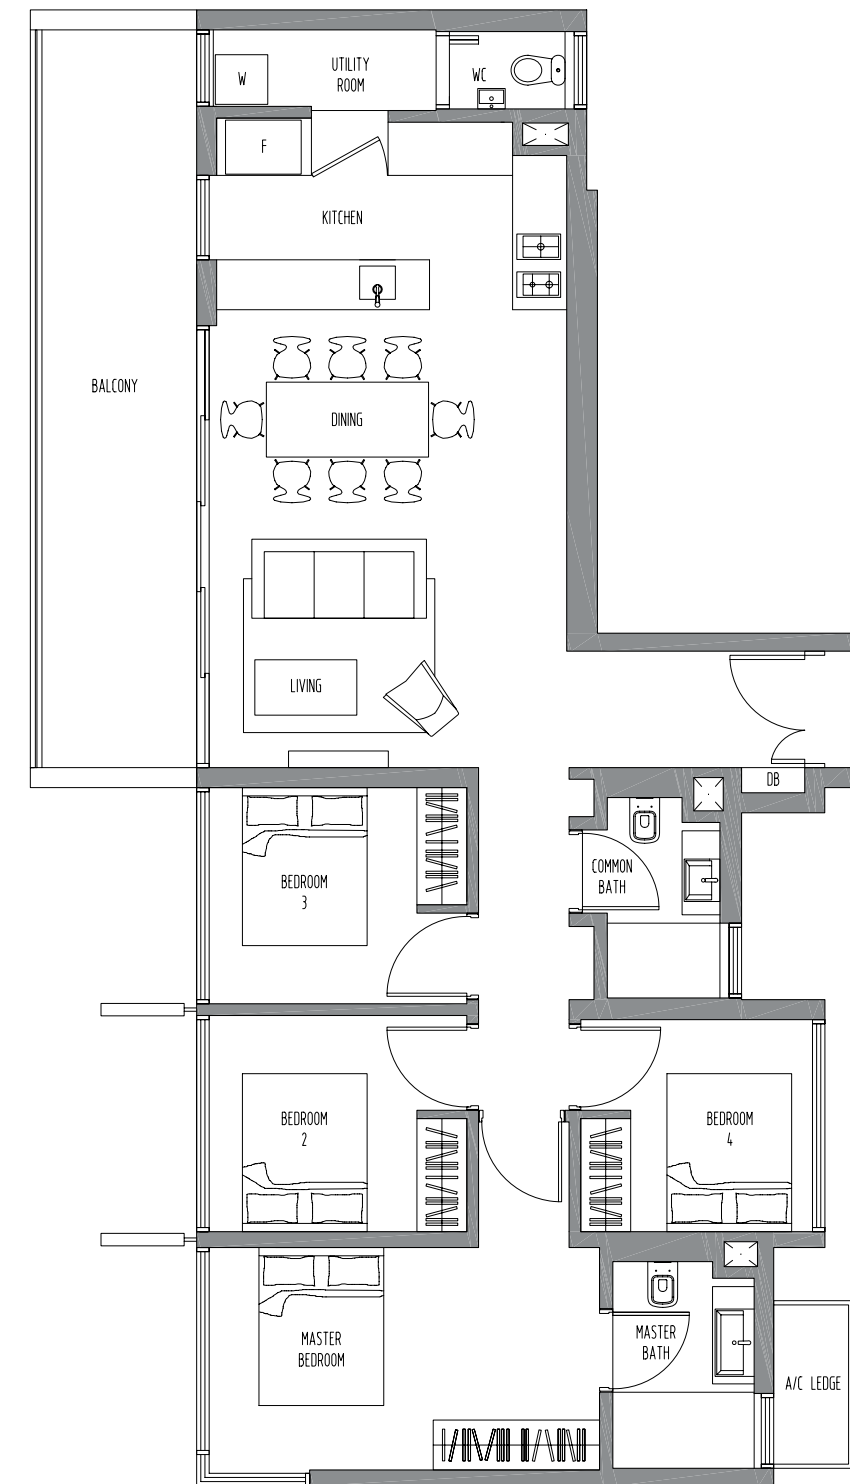

## Type D1

Area 1389 sq ft  
 Block 37  
 04-29, 05-29, 06-29, 07-29, 08-29,  
 09-29, 10-29, 11-29, 12-29, 13-29,  
 14-29, 15-29, 16-29, 17-29

# 4-Bedroom

## Type D2

Area 1346 sq ft  
 Block 31  
 03-06, 04-06, 05-06, 06-06, 07-06,  
 08-06, 09-06, 10-06, 11-06, 12-06,  
 13-06, 14-06, 15-06, 16-06, 17-06

### Type D2a

Area 1529 sq ft

Block 31

02-06